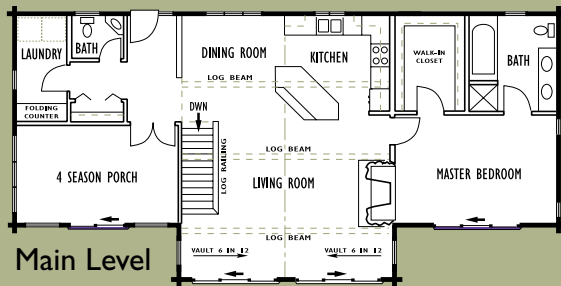

PONDEROSA

Main: 1584

Lower Level: 1584

Main Level

Lower Level

PO Box 1530,
8313 State Hwy 371 NW
Walker, MN 56484
(Located one mile north of Walker on Hwy. 371)

218-547-2023 or 800-919-3228
www.LogHomesMN.com
email: loghomes@eot.com
Fax: 218-547-1687
Contractor License No. 7440