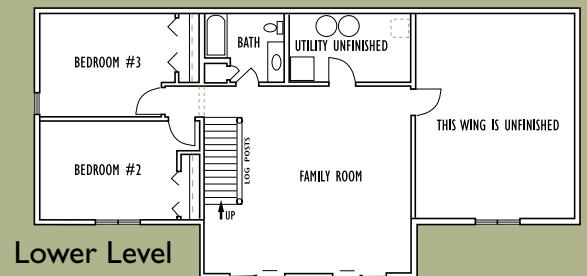

PONDEROSA

Main: 1584

Lower Level: 1584

Main Level

Lower Level

PO Box 1530,
8313 State Hwy 371 NW
Walker, MN 56484
(Located one mile north of Walker on Hwy. 371)

218-547-2023 or 800-919-3228
www.LogHomesMN.com
email: loghomes@eot.com
Fax: 218-547-1687
Contractor License No. 7440