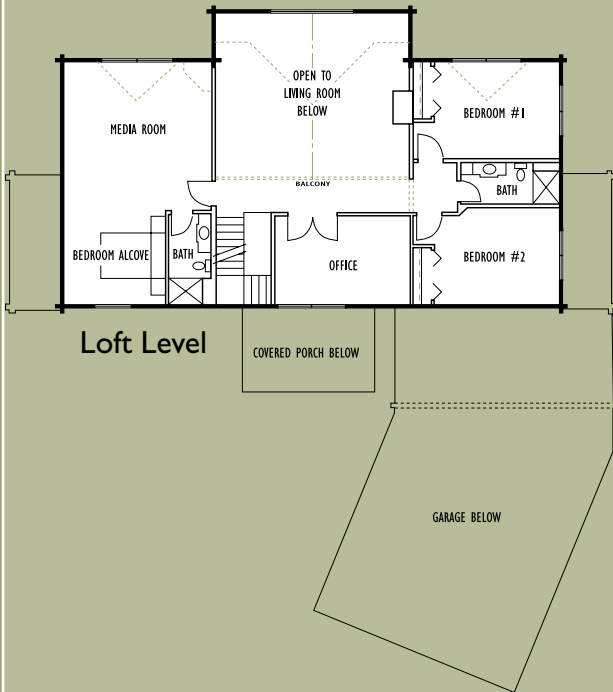

POTATO LAKE

Main: 2450

Loft: 1474

Screen Porch: 364

PO Box 1530,
8313 State Hwy 371 NW
Walker, MN 56484
(Located one mile north of Walker on Hwy. 371)

218-547-2023 or 800-919-3228
www.LogHomesMN.com
email: loghomes@eot.com
Fax: 218-547-1687
Contractor License No. 7440